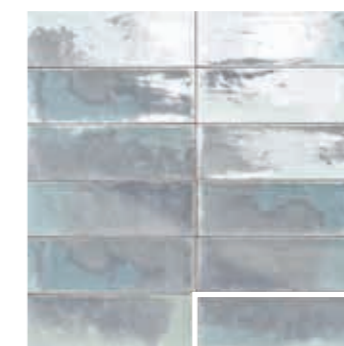

ALBORAN REFLECTS
10x30 (M 190) 4"x12"