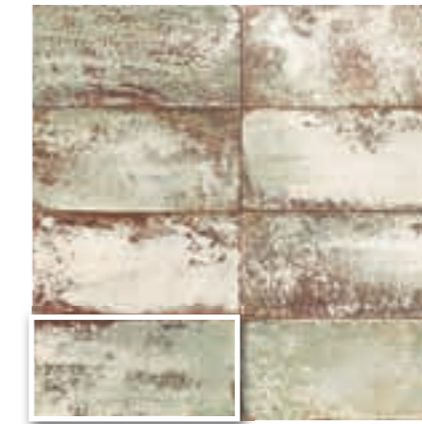

ATELIER KALE
15x30 (M 190) 6"x12"