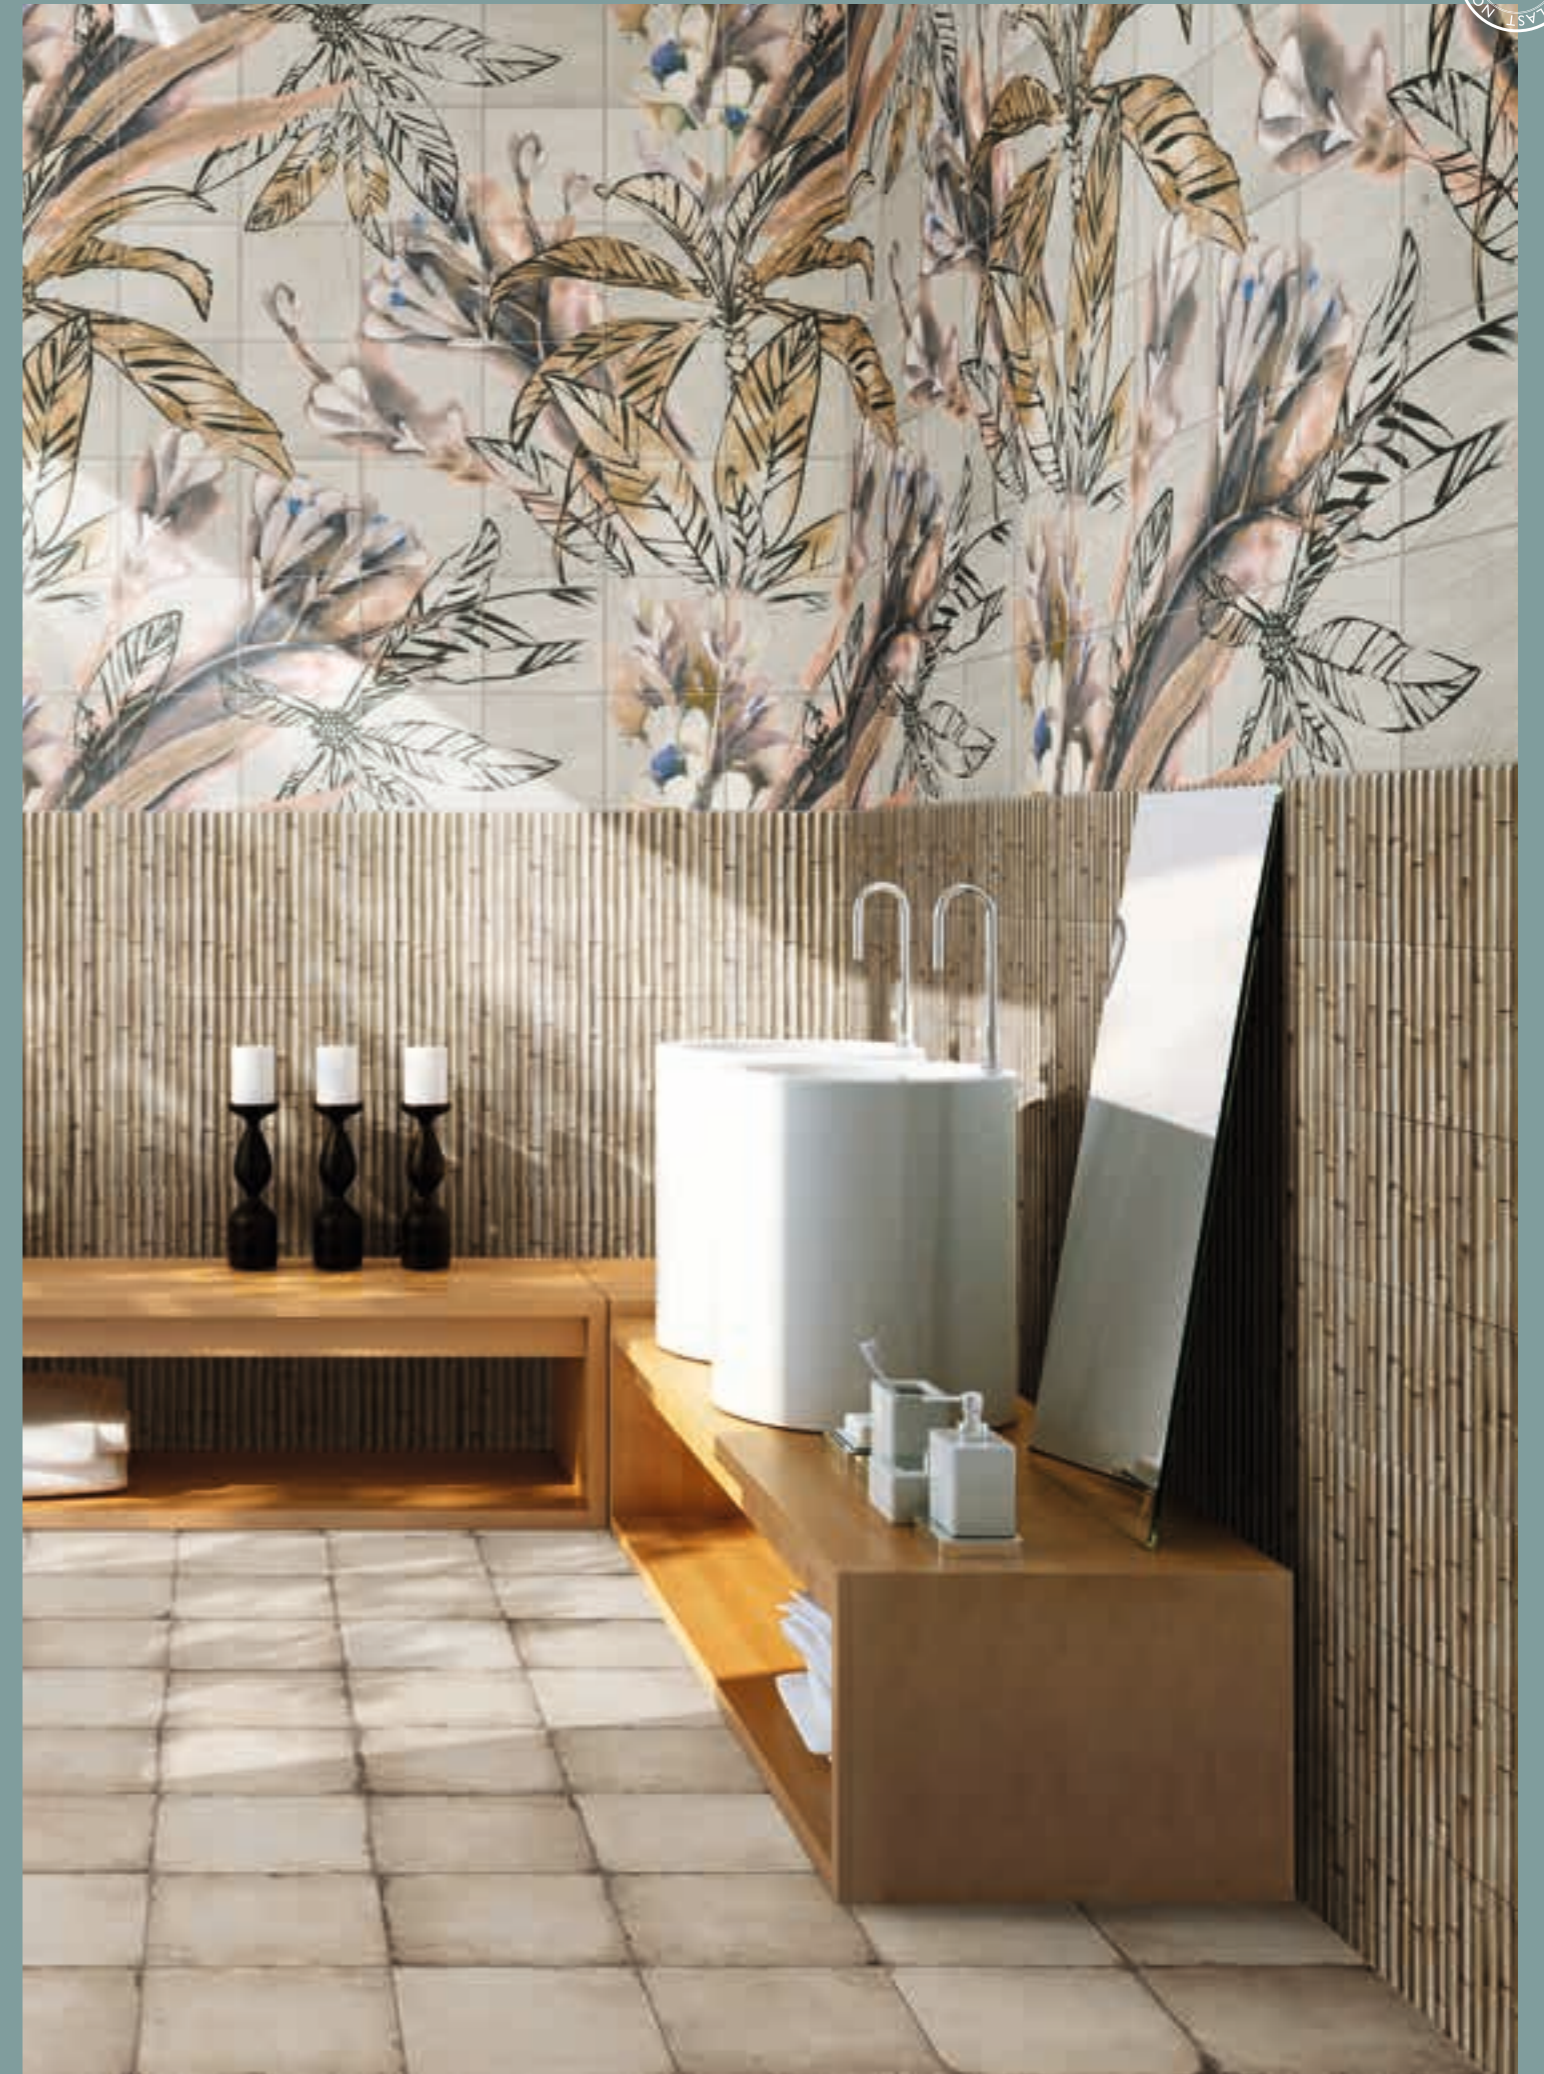

For those who find their style in the most traditional finishes, but at the same time, have the need of a modern touch.

Wynn Marine 15x30 - 6"x12"

MAINZU
cerámica

BAMBOO

15x30 · 6"x12"

15x30 6"x12"

-  INTERIOR
INSIDE
-  BAÑO
BATHROOM
-  COCINA
KITCHEN
-  ESPACIO PÚBLICO
PUBLIC SPACE