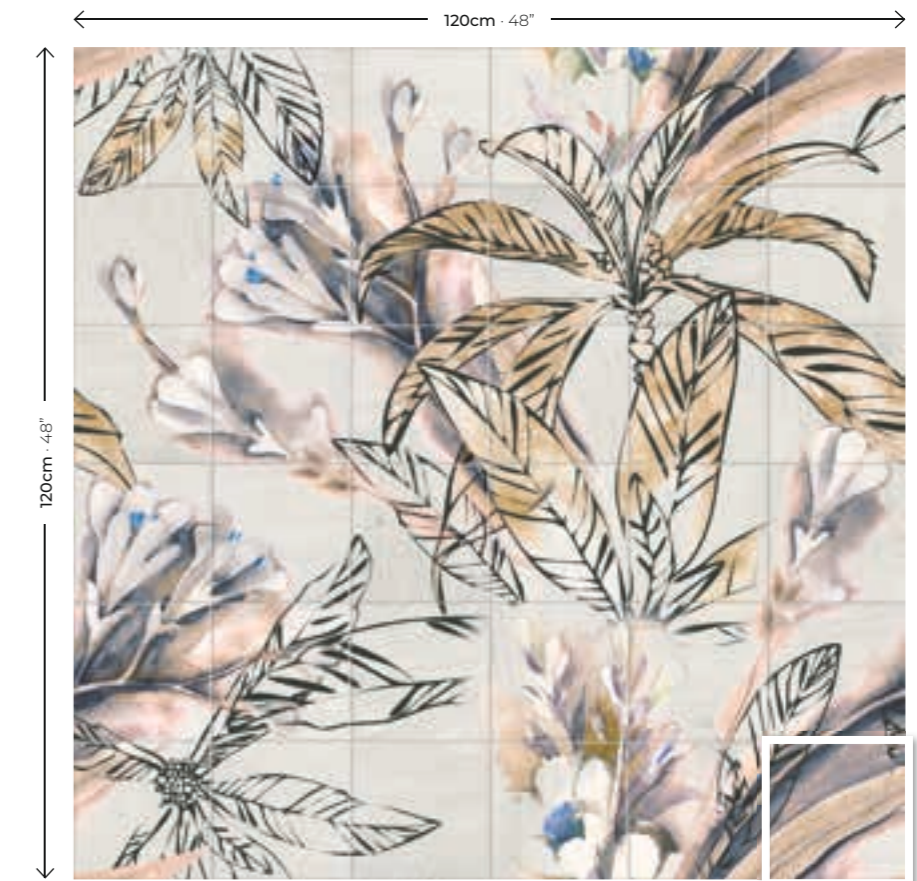

MURAL AUTUMN LEAVES

120x120 formado por 36 piezas de 20x20 · 48"x48" formed by 36 pieces of 8"x8"

MURAL AUTUMN LEAVES

120x120 formado por 36 piezas de 20x20 · 48"x48" formed by 36 pieces of 8"x8"

- ANTIDESLIZANTE
ANTI SLIP
- ACABADO MATE
MATT FINISH
- PAVIMENTO
Y REVESTIMIENTO
FLOOR & WALL TILE
- RES. A LAS MANCHAS
RESISTANT TO STAINS
CLASE 5
- RES. AL RAYADO
SCRATCH RESISTANT
MOHS 6
- RES. AL DESGASTE
WEAR RESISTANT
PEI IV
- RES. A LOS QUÍMICOS
RESISTANT TO CHEMICALS
GA-GLA-GHA