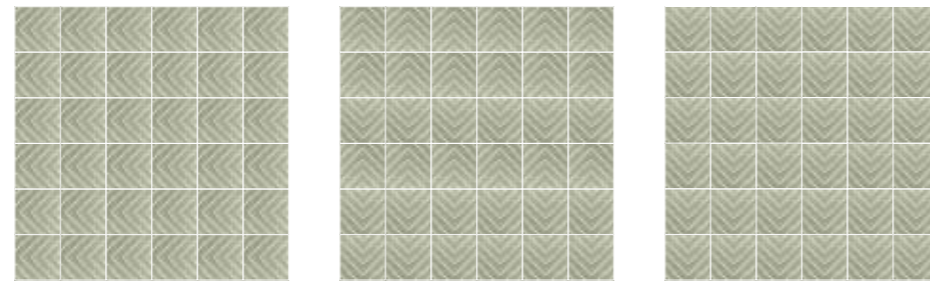

Ideas de colocación · Laying Patterns

ESCALA REDUCIDA
REDUCED SCALE

DECOR GREEN FOUR
20x20 (M 280) 8"x8"